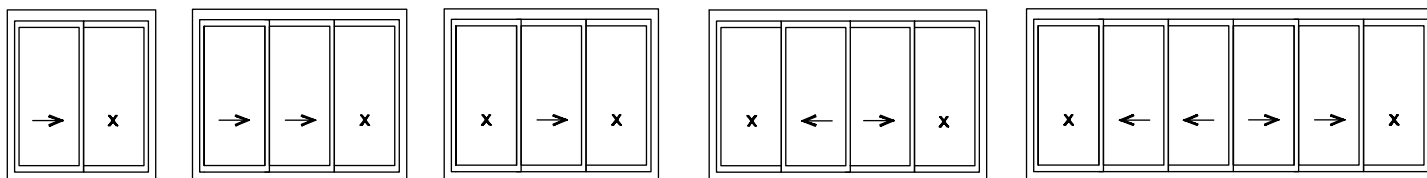

Eurolight Accessories

Type	Code	Description	Pieces per package
Eurolight Sliding System	ACC0016	ECONOMICAL ANCHOR LEAF	20
	ACC0017	EUROLIGHT ADJUSTABLE ANCHOR LEAF	1
	ACC0018	FRAME ANCHOR EUROLIGHT 2 RAILS	20
	ACC0019	FRAME ANCHOR EUROLIGHT 3 RAILS	20
	ACC0022	ALIGNMENT SQUARE EUROLIGHT	100
	ACC0023	EUROLIGHT 2 LEAVES KIT	1
	ACC0024	EUROLIGHT INSECT SCREEN KIT	1
	ACC0029	EUROLIGHT FIXED WHEEL 3 POSITIONS	5
	CMB0001	BLACK FLUSH MOUNT CLOSURE KIT (1 FLUSH MOUNT LATCH, 1 LATCH, 1 TRIGGER)	1
	CCC0031	BASEBOARD ANCHOR	1

Eurolight Configurations